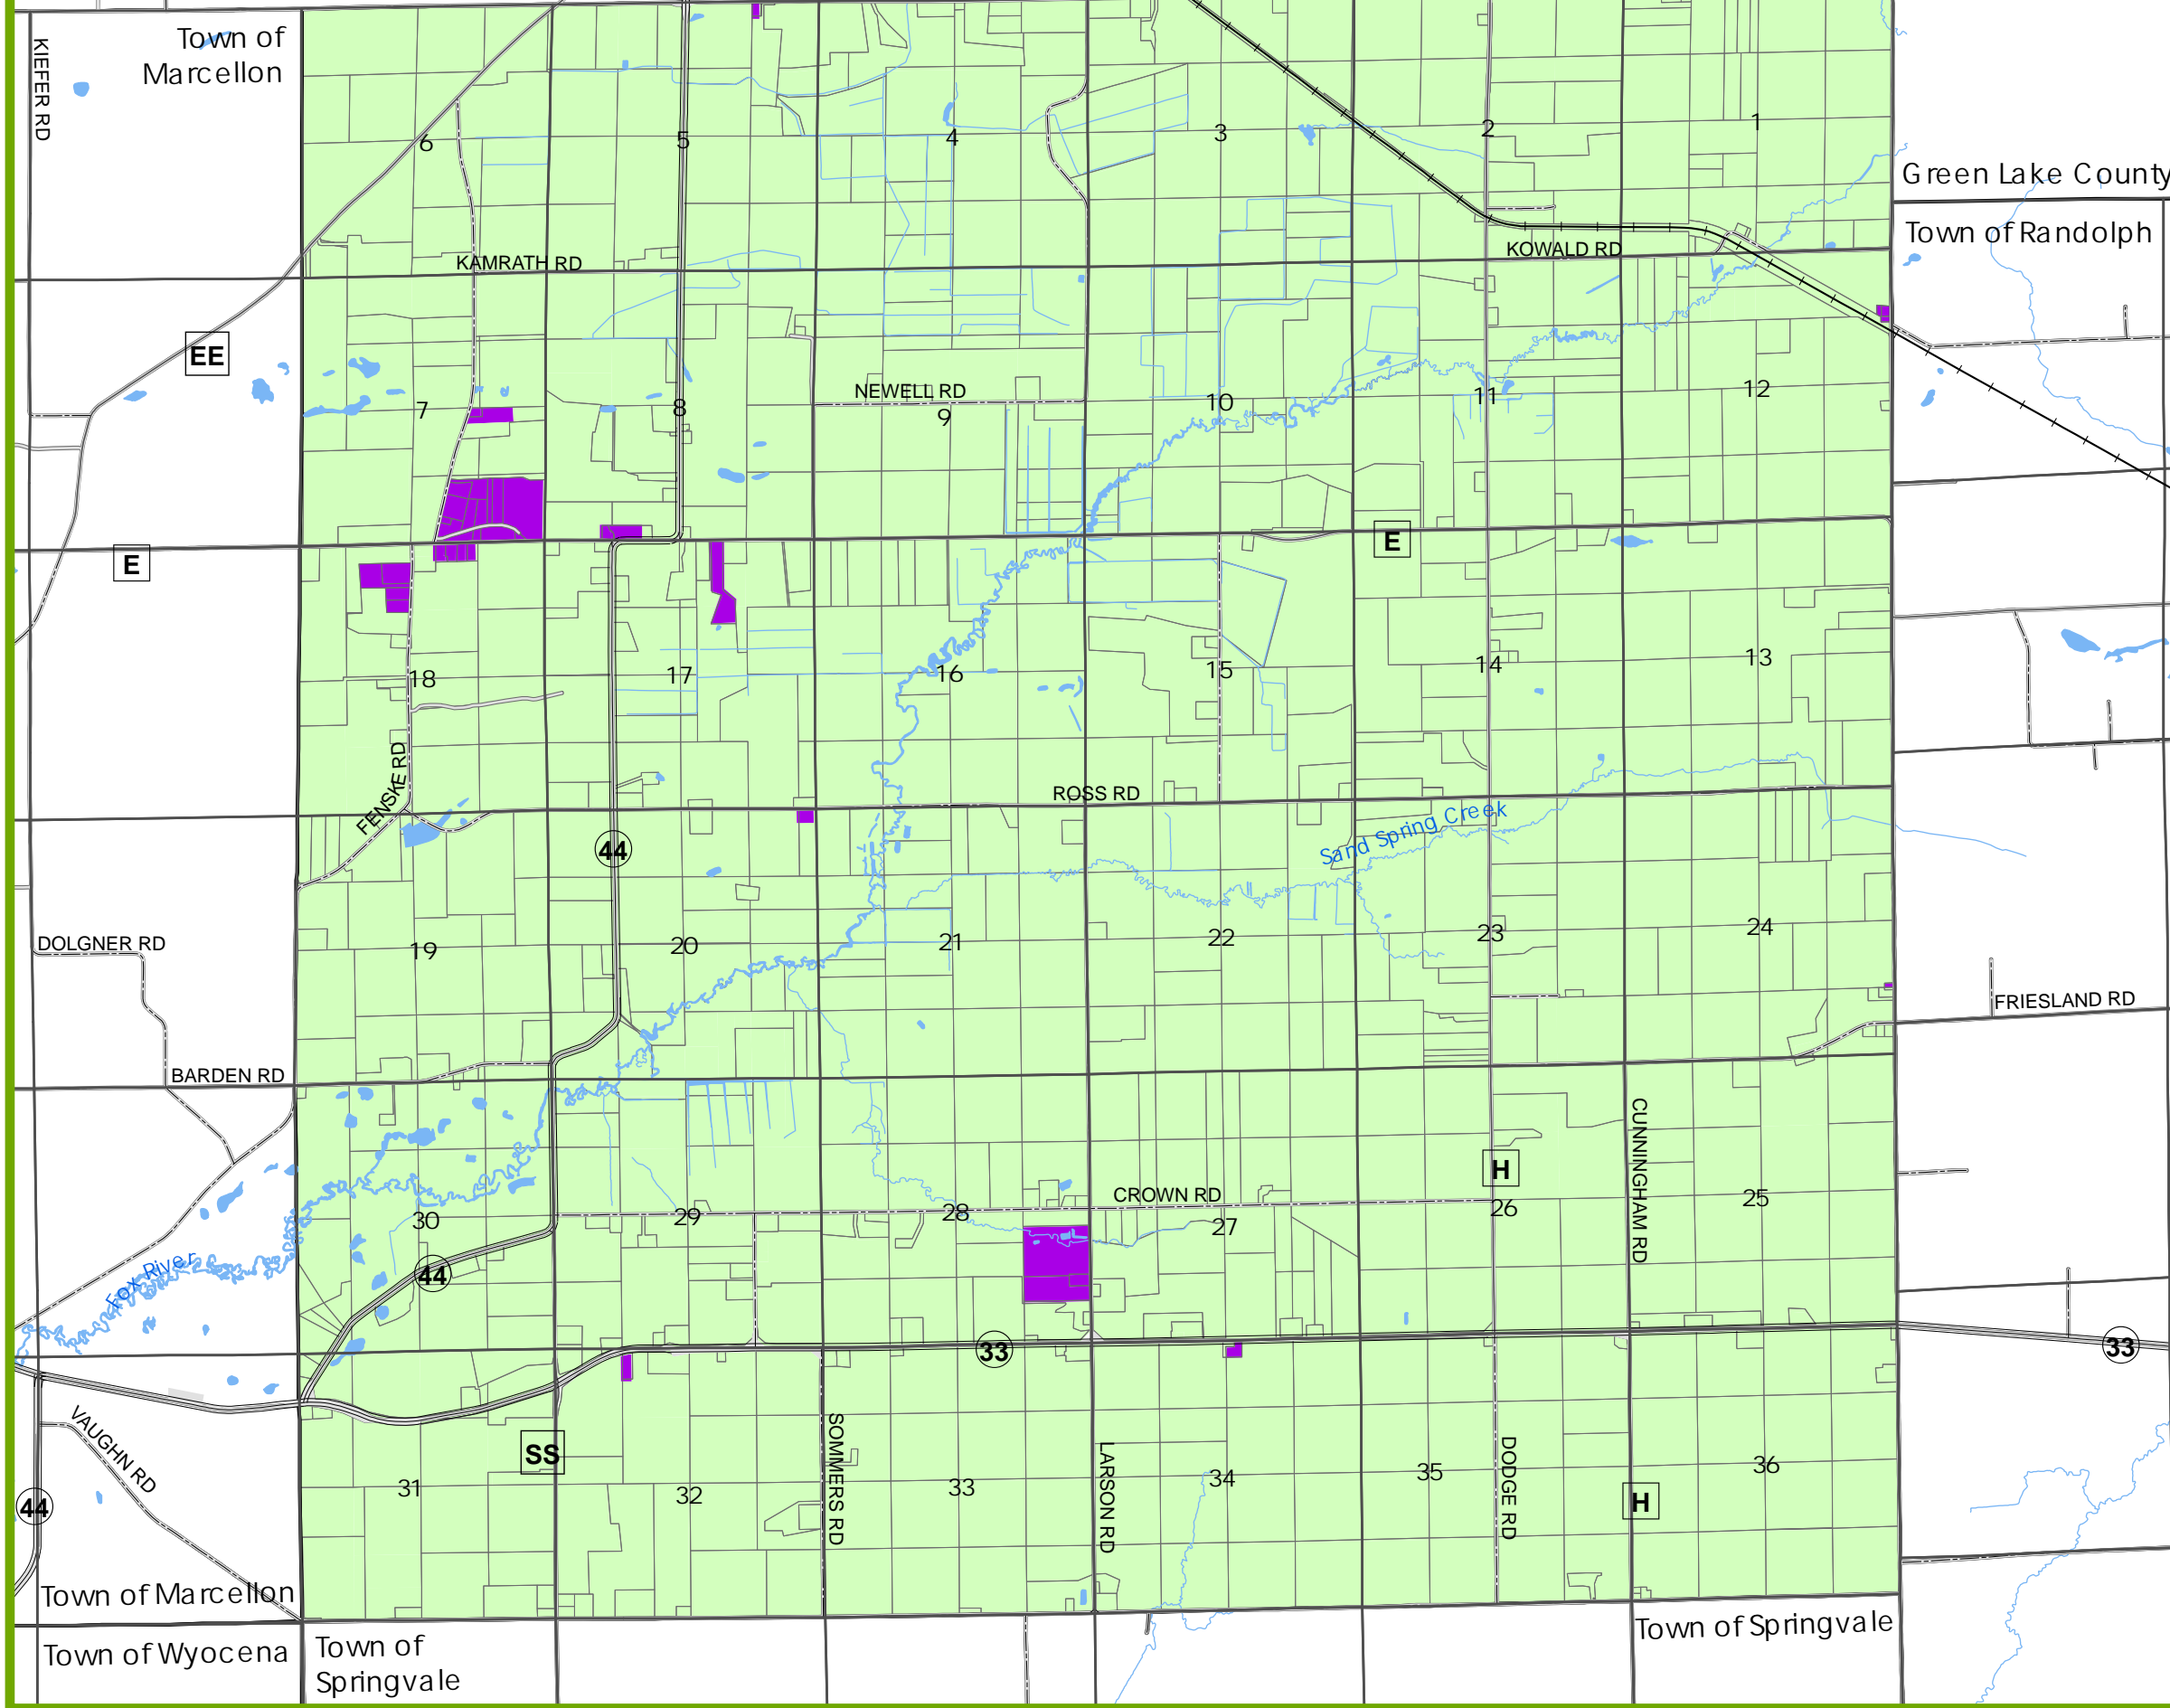

Marquette County Green Lake Co.

### Map 21 Town of Scott Farmland Preservation Map

- Farmland Preservation Area
- City or Village Non-Farmland Preservation Area
- Developed/Inf II Area
- Urban Transition Area

- Public Right of Way
- Municipal Boundary
- Section Line
- Parcel Line
- Surface Water
- Interstate Highway
- US and State Highways
- County Highway
- Local Road
- Rail

Amended/Updated: March 18, 2026  
Sources: Columbia County, US Census Bureau, Vandewalle & Associates